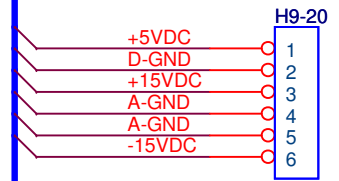

SUPPLY-IN

SUPPLY-OUT

Title		
<b>M200 Supply Bus</b>		
Size	Document Number	Rev
A	<b>ArcEnSon</b>	JPD
Date:	Tuesday, October 30, 2012	Sheet 1 of 1