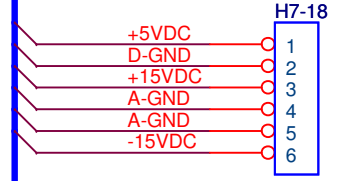

SUPPLY-IN

SUPPLY-OUT

Title		
<b>M200 Supply Bus</b>		
Size	Document Number	Rev
A	<b>ArcEnSon</b>	JPD
Date:	Tuesday, October 30, 2012	Sheet 1 of 1