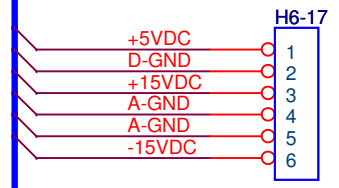

SUPPLY-IN

SUPPLY-OUT

Title		
<b>M200 Supply Bus</b>		
Size	Document Number	Rev
A	<b>ArcEnSon</b>	JPD
Date:	Tuesday, October 30, 2012	Sheet 1 of 1