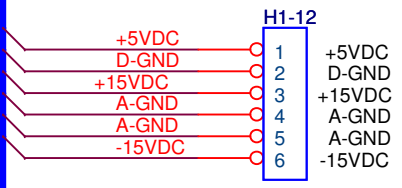

SUPPLY-IN

SUPPLY-OUT

Title		
<b>M200 Supply Bus</b>		
Size	Document Number	Rev
A	<b>ArcEnSon</b>	JPD
Date:	Tuesday, October 30, 2012	Sheet 1 of 1