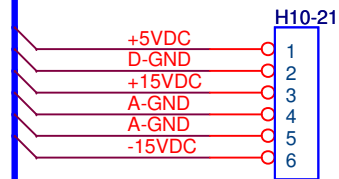

SUPPLY-IN

SUPPLY-OUT

Title		
<b>M200 Supply Bus</b>		
Size	Document Number	Rev
A	<b>ArcEnSon</b>	JPD
Date:	Tuesday, October 30, 2012	Sheet 1 of 1