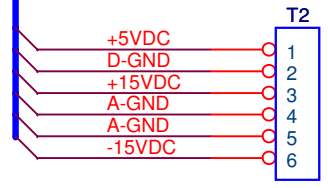

SUPPLY-IN

SUPPLY-OUT

Title		
<b>M200 Supply Bus</b>		
Size	Document Number	Rev
A	<b>ArcEnSon</b>	JPD
Date:	Tuesday, October 30, 2012	Sheet 1 of 1