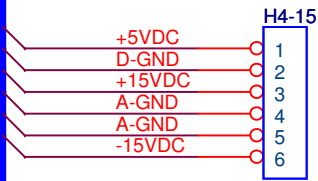

SUPPLY-IN

SUPPLY-OUT

Title		
<b>M200 Supply Bus</b>		
Size	Document Number	Rev
A	<b>ArcEnSon</b>	JPD
Date:	Tuesday, October 30, 2012	Sheet 1 of 1