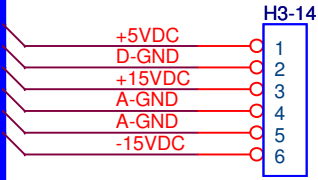

SUPPLY-IN

SUPPLY-OUT

Title		
<b>M200 Supply Bus</b>		
Size	Document Number	Rev
A	<b>ArcEnSon</b>	JPD
Date:	Tuesday, October 30, 2012	Sheet 1 of 1