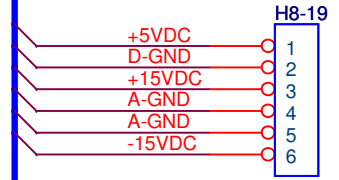

SUPPLY-IN

SUPPLY-OUT

Title		
<b>M200 Supply Bus</b>		
Size	Document Number	Rev
A	<b>ArcEnSon</b>	JPD
Date:	Tuesday, October 30, 2012	Sheet 1 of 1