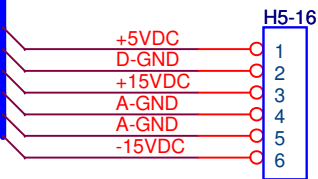

SUPPLY-IN

SUPPLY-OUT

Title		
<b>M200 Supply Bus</b>		
Size	Document Number	Rev
A	<b>ArcEnSon</b>	JPD
Date:	Tuesday, October 30, 2012	Sheet 1 of 1