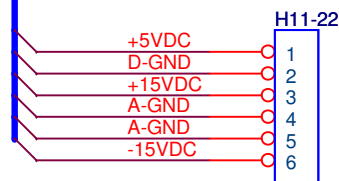

SUPPLY-IN

SUPPLY-OUT

Title		
<b>M200 Supply Bus</b>		
Size	Document Number	Rev
A	<b>ArcEnSon</b>	JPD
Date:	Tuesday, October 30, 2012	Sheet 1 of 1