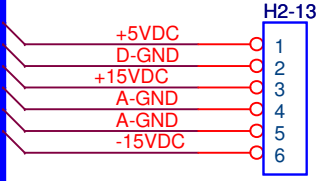

SUPPLY-IN

SUPPLY-OUT

Title		
<b>M200 Supply Bus</b>		
Size	Document Number	Rev
A	<b>ArcEnSon</b>	JPD
Date:	Tuesday, October 30, 2012	Sheet 1 of 1