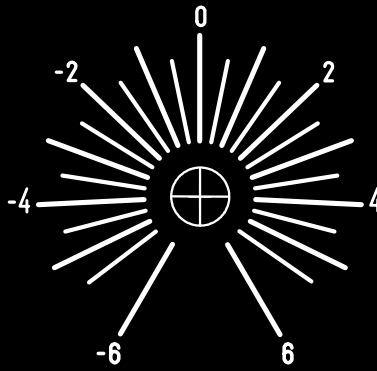

M104B

VOLTAGE CONTROLLED HIGH PASS FILTER
[M00G 904B]

FIXED CONTROL VOLTAGE

FREQUENCY RANGE

SIGNAL INPUT

SIGNAL OUTPUT

CONTROL INPUTS