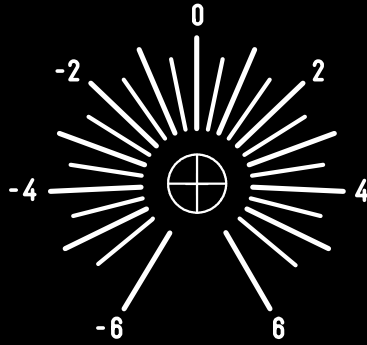

M104A

VOLTAGE CONTROLLED LOW PASS FILTER  
[MOOG 904A]

FIXED CONTROL VOLTAGE

FREQUENCY RANGE

REGENERATION

SIGNAL INPUT

SIGNAL OUTPUT

CONTROL INPUTS