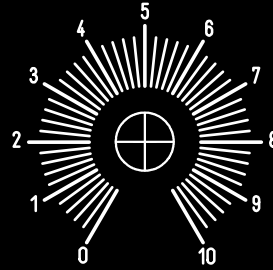

M104A

VOLTAGE CONTROLLED LOW PASS FILTER  
[MOOG 904A]

FIXED CONTROL VOLTAGE

FREQUENCY RANGE

REGENERATION

SIGNAL INPUT

SIGNAL OUTPUT

CONTROL INPUTS