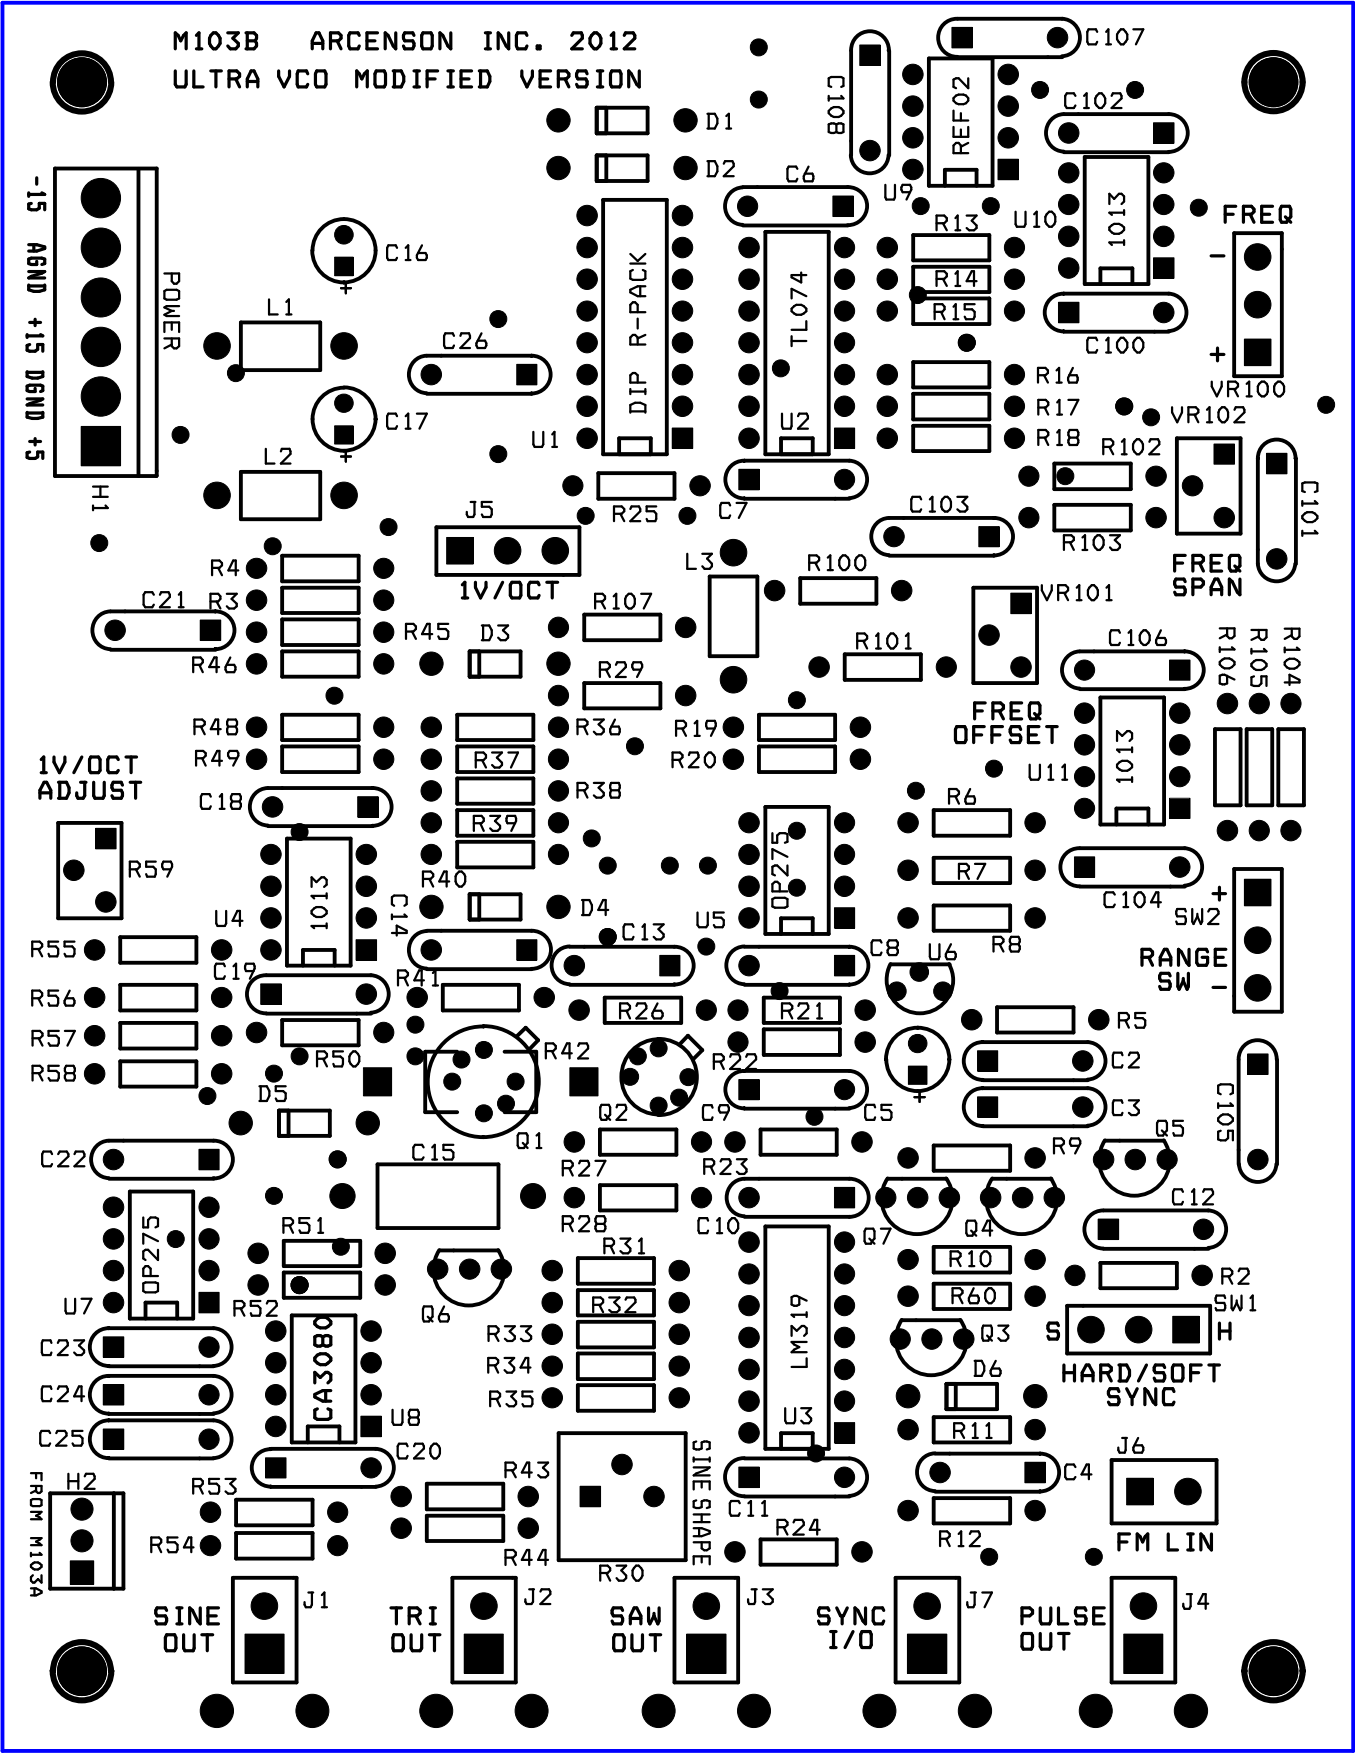

M103B ARCEINSON INC. 2012
ULTRA VCO MODIFIED VERSION

-15 AGND
+15 DGND
+5

POWER

1V/OCT
ADJUST

FROM M103A

SINE
OUT

TRI
OUT

SAW
OUT