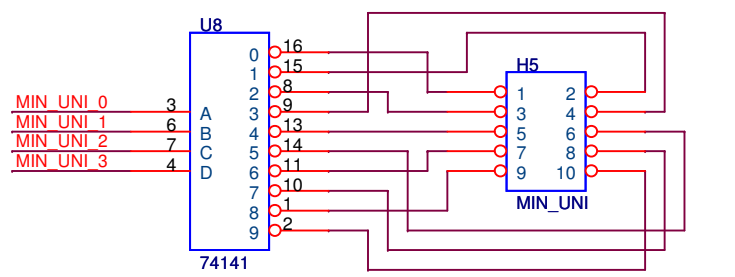

- J7      J10
- ○
- PAD    PAD
- J8      J11
- ○
- PAD    PAD
- J9      J12
- ○
- PAD    PAD

**TIME ZONE SELECT (SPRING-SUMMER)**

000 = 03:00:00 <- Maritimes  
 001 = 04:00:00 <- Quebec  
 010 = 05:00:00  
 011 = 06:00:00  
 100 = 07:00:00 <- California