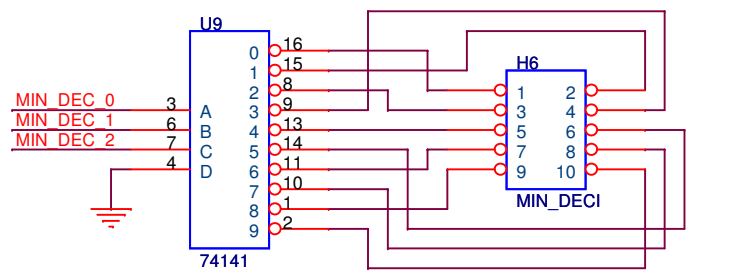

- J7      J10
- ○
- PAD    PAD
- J8      J11
- ○
- PAD    PAD
- J9      J12
- ○
- PAD    PAD

**TIME ZONE SELECT (SPRING-SUMMER)**

000 = 03:00:00 <- Maritimes  
 001 = 04:00:00 <- Quebec  
 010 = 05:00:00  
 011 = 06:00:00  
 100 = 07:00:00 <- California