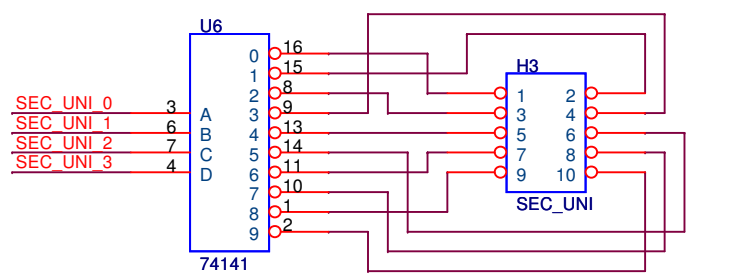

- J7      J10
- ○
- PAD    PAD
- J8      J11
- ○
- PAD    PAD
- J9      J12
- ○
- PAD    PAD

**TIME ZONE SELECT (SPRING-SUMMER)**

000 = 03:00:00 <- Maritimes  
 001 = 04:00:00 <- Quebec  
 010 = 05:00:00  
 011 = 06:00:00  
 100 = 07:00:00 <- California