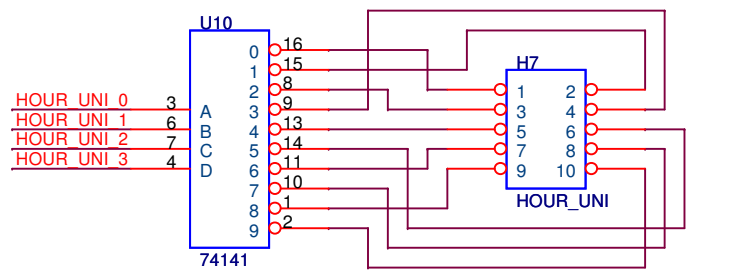

- J7      J10
- ○
- PAD    PAD
- J8      J11
- ○
- PAD    PAD
- J9      J12
- ○
- PAD    PAD

**TIME ZONE SELECT (SPRING-SUMMER)**

000 = 03:00:00 <- Maritimes  
 001 = 04:00:00 <- Quebec  
 010 = 05:00:00  
 011 = 06:00:00  
 100 = 07:00:00 <- California