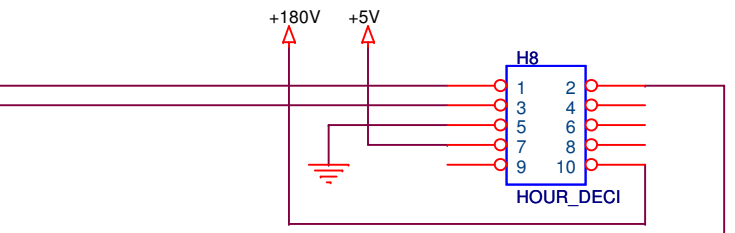

- J7      J10
- ○
- PAD    PAD
- J8      J11
- ○
- PAD    PAD
- J9      J12
- ○
- PAD    PAD

**TIME ZONE SELECT (SPRING-SUMMER)**

000 = 03:00:00 <- Maritimes  
 001 = 04:00:00 <- Quebec  
 010 = 05:00:00  
 011 = 06:00:00  
 100 = 07:00:00 <- California