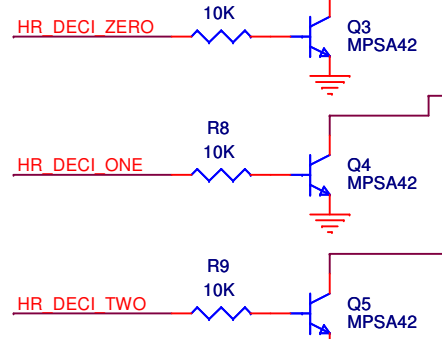

- J7      J10
- ○
- PAD    PAD
- J8      J11
- ○
- PAD    PAD
- J9      J12
- ○
- PAD    PAD

**TIME ZONE SELECT (SPRING-SUMMER)**

000 = 03:00:00 <- Maritimes  
 001 = 04:00:00 <- Quebec  
 010 = 05:00:00  
 011 = 06:00:00  
 100 = 07:00:00 <- California