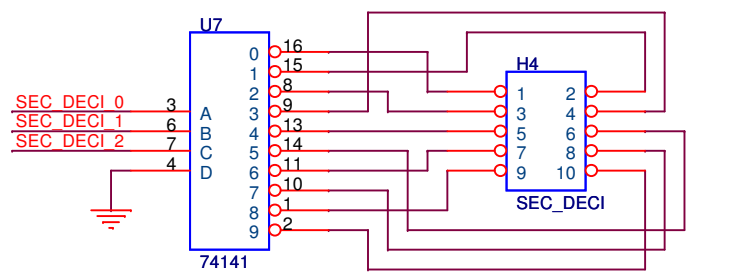

- J7      J10
- ○
- PAD    PAD
- J8      J11
- ○
- PAD    PAD
- J9      J12
- ○
- PAD    PAD

**TIME ZONE SELECT (SPRING-SUMMER)**

000 = 03:00:00 <- Maritimes  
 001 = 04:00:00 <- Quebec  
 010 = 05:00:00  
 011 = 06:00:00  
 100 = 07:00:00 <- California