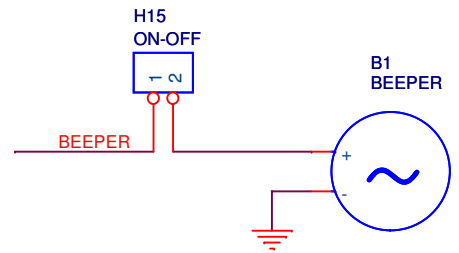

- J7      J10
- ○
- PAD    PAD
- J8      J11
- ○
- PAD    PAD
- J9      J12
- ○
- PAD    PAD

**TIME ZONE SELECT (SPRING-SUMMER)**

000 = 03:00:00 <- Maritimes  
 001 = 04:00:00 <- Quebec  
 010 = 05:00:00  
 011 = 06:00:00  
 100 = 07:00:00 <- California